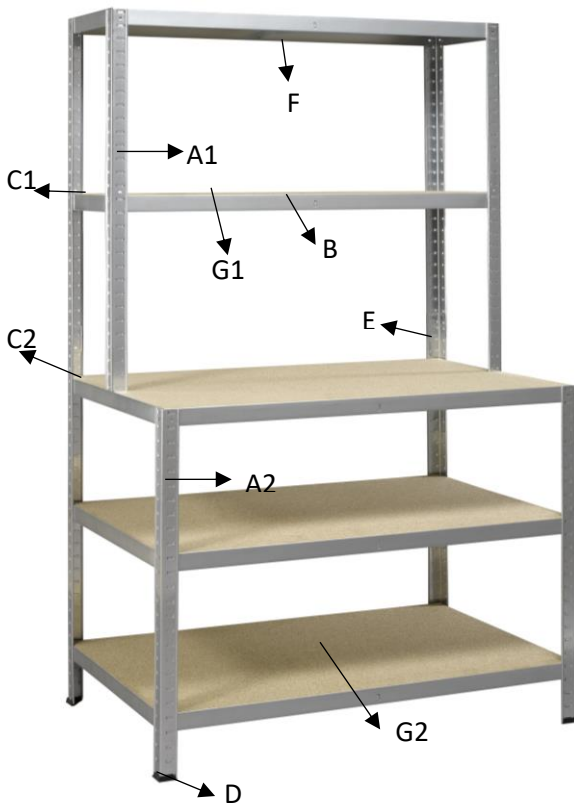

STRONG WORK

EAN 5400431926002

GALVA

PRODUCT SPECIFICATIONS

Dimensions	186x100x60/30 cm
Montage	Boltless
Structure	Metal
Shelves	MDF
Load capacity per shelf	175 kg

KIT PACKAGING

Dimensions	101x60x6 cm
Weight + quantities	1x 21,7 kg

PALLETISATION

Dimensions	120x101x102cm
Weight + quantities	30x 671 kg

Parts	Quantity
A1	4
A2	4
B	10
C1	4
C2	6
D	4
E	2
F	2
G1	2
G2	3