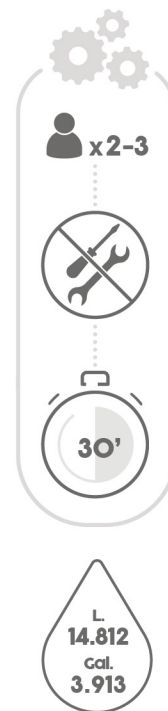

POWER STEEL™

1.22m - 48"

2.74m - 9'

3.14m - 10' 4"

5.49m - 18'

5.94m - 19' 6"

INNOVATIONS, TECHNOLOGIES AND MATERIALS

Bestway