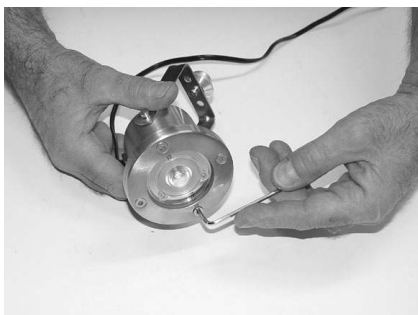

SERVICE: INFO@SEASONLIGHTS.COM