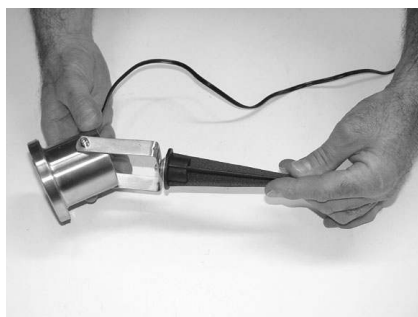

SERVICE: INFO@SEASONLIGHTS.COM