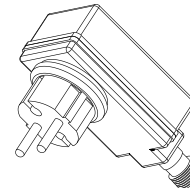

Mr16 LED
 12V 3W GU5.3
 Art. nr. 6193011

Spike-DA031

Glass-GS043

Rubber-RB073

Screw-SM133

Screw-SM086

PRI.: 230V~50Hz
 SEC.: 12V Max: 12W

Main cable 8m SPT-1W with 3 screw outlets