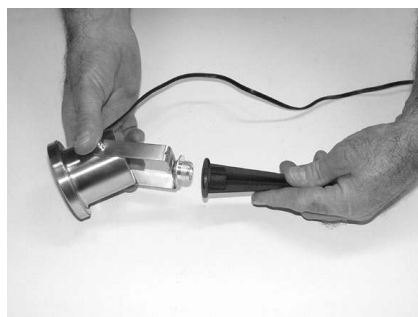

SERVICE: INFO@SEASONLIGHTS.COM