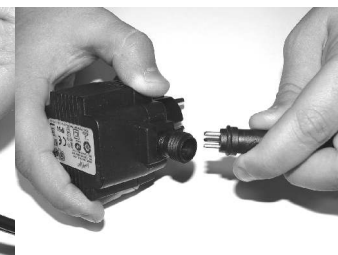

SERVICE: INFO@SEASONLIGHTS.COM