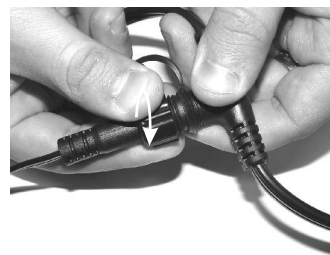

SERVICE: INFO@SEASONLIGHTS.COM