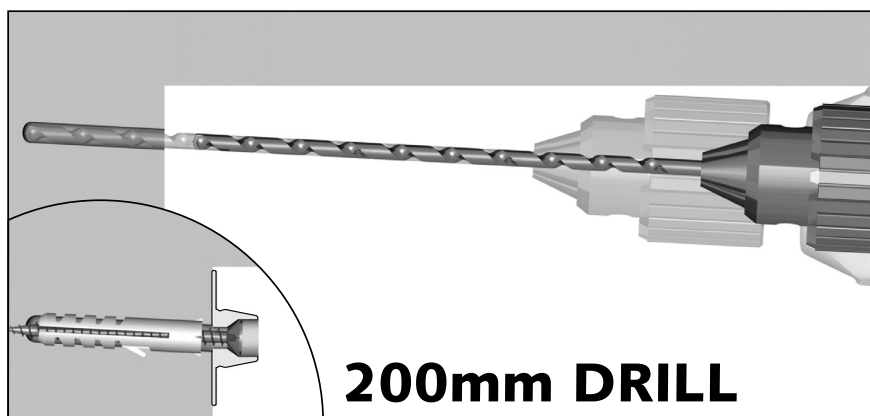

CLICK RAIL

3 CLIPS/M - 30 KG/M

installation movie:

FLEXIBLE
SAFE
STRONG

CLICK RAIL

3 CLIPS/M - 30 KG/M

installation movie:

FLEXIBLE
SAFE
STRONG