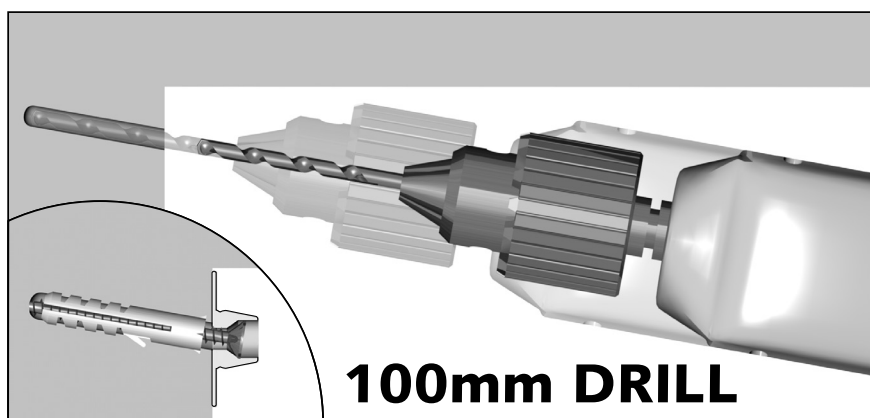

CLICK RAIL

3 CLIPS/M - 30 KG/M

installation movie:

FLEXIBLE
SAFE
STRONG

CLICK RAIL

3 CLIPS/M - 30 KG/M

installation movie:

FLEXIBLE
SAFE
STRONG