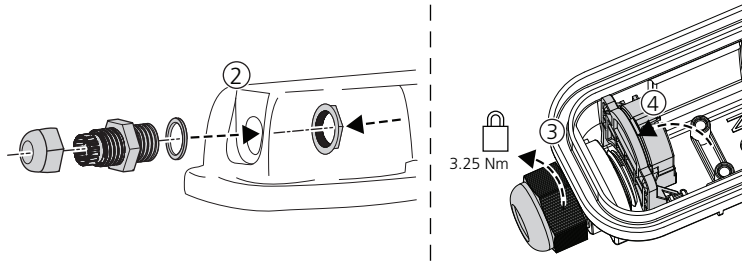

| Model | L(mm) | W(mm) | H(mm) |
|---------|-------|-------|-------|
| 0090066 | 670 | 65 | 60 |
| 0090067 | 670 | 65 | 60 |
| 0090068 | 1280 | 65 | 60 |
| 0090069 | 1280 | 65 | 60 |
| 0090070 | 1580 | 65 | 60 |
| 0090071 | 1580 | 65 | 60 |
| 0090072 | 670 | 99 | 60 |
| 0090073 | 670 | 99 | 60 |
| 0090074 | 1280 | 99 | 60 |
| 0090075 | 1280 | 99 | 60 |
| 0090076 | 1580 | 99 | 60 |
| 0090077 | 1580 | 99 | 60 |

| Model | Y(mm) | X(mm) |
|---------------------------------------|---------|-------|
| 0090066, 0090067, 0090073, 0090073 | 267±10 | 20 |
| 0090068, 0090069 0090074, 0090075 | 867±10 | 20 |
| 0090070, 0090071 0090076, 0090077 | 1176±10 | 20 |

Only used with  Tube

| Model | | |
|---------|----------------------|-------------------------|
| 0090066 | 1 x LED Tube (0.6 m) | LED T8 G13 1x Max.6.6W |
| 0090067 | 1 x LED Tube (0.6 m) | LED T8 G13 1x Max.6.6W |
| 0090068 | 1x LED Tube (1.2m) | LED T8 G13 1x Max.13.3W |
| 0090069 | 1x LED Tube (1.2m) | LED T8 G13 1x Max.13.3W |
| 0090070 | 1x LED Tube (1.5m) | LED T8 G13 1x Max.18W |
| 0090071 | 1x LED Tube (1.5m) | LED T8 G13 1x Max.18W |
| 0090072 | 2 x LED Tube (0.6 m) | LED T8 G13 2x Max.6.6W |
| 0090073 | 2 x LED Tube (0.6 m) | LED T8 G13 2x Max.6.6W |
| 0090074 | 2x LED Tube (1.2m) | LED T8 G13 2x Max.13.3W |
| 0090075 | 2x LED Tube (1.2m) | LED T8 G13 2x Max.13.3W |
| 0090076 | 2x LED Tube (1.5m) | LED T8 G13 2x Max.18W |
| 0090077 | 2x LED Tube (1.5m) | LED T8 G13 2x Max.18W |