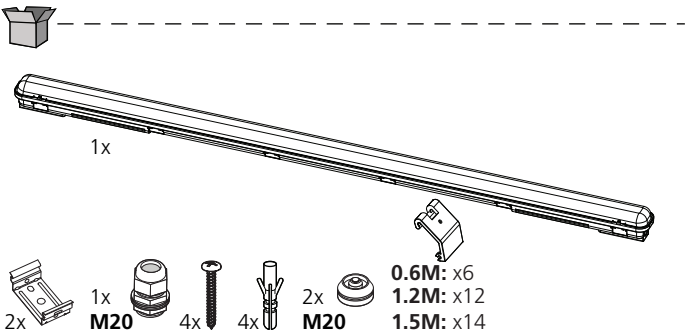

| Model | L(mm) | W(mm) | H(mm) |
|---------|-------|-------|-------|
| 0090066 | 670 | 65 | 60 |
| 0090067 | 670 | 65 | 60 |
| 0090068 | 1280 | 65 | 60 |
| 0090069 | 1280 | 65 | 60 |
| 0090070 | 1580 | 65 | 60 |
| 0090071 | 1580 | 65 | 60 |
| 0090072 | 670 | 99 | 60 |
| 0090073 | 670 | 99 | 60 |
| 0090074 | 1280 | 99 | 60 |
| 0090075 | 1280 | 99 | 60 |
| 0090076 | 1580 | 99 | 60 |
| 0090077 | 1580 | 99 | 60 |

| Model | Y(mm) | X(mm) |
|---------------------------------------|---------|-------|
| 0090066, 0090067, 0090073, 0090073 | 267±10 | 20 |
| 0090068, 0090069 0090074, 0090075 | 867±10 | 20 |
| 0090070, 0090071 0090076, 0090077 | 1176±10 | 20 |

Only used with  Tube

| Model | | |
|---------|----------------------|-------------------------|
| 0090066 | 1 x LED Tube (0.6 m) | LED T8 G13 1x Max.6.6W |
| 0090067 | 1 x LED Tube (0.6 m) | LED T8 G13 1x Max.6.6W |
| 0090068 | 1x LED Tube (1.2m) | LED T8 G13 1x Max.13.3W |
| 0090069 | 1x LED Tube (1.2m) | LED T8 G13 1x Max.13.3W |
| 0090070 | 1x LED Tube (1.5m) | LED T8 G13 1x Max.18W |
| 0090071 | 1x LED Tube (1.5m) | LED T8 G13 1x Max.18W |
| 0090072 | 2 x LED Tube (0.6 m) | LED T8 G13 2x Max.6.6W |
| 0090073 | 2 x LED Tube (0.6 m) | LED T8 G13 2x Max.6.6W |
| 0090074 | 2x LED Tube (1.2m) | LED T8 G13 2x Max.13.3W |
| 0090075 | 2x LED Tube (1.2m) | LED T8 G13 2x Max.13.3W |
| 0090076 | 2x LED Tube (1.5m) | LED T8 G13 2x Max.18W |
| 0090077 | 2x LED Tube (1.5m) | LED T8 G13 2x Max.18W |

| Model | |
|------------------|----|
| 0090066/67/72/73 | 6 |
| 0090068/69/74/75 | 12 |
| 0090070/71/76/77 | 14 |