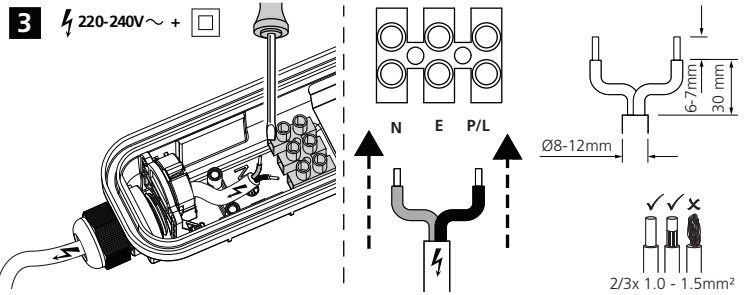

| Model | L(mm) | W(mm) | H(mm) |
|---------|-------|-------|-------|
| 0090066 | 670 | 65 | 60 |
| 0090067 | 670 | 65 | 60 |
| 0090068 | 1280 | 65 | 60 |
| 0090069 | 1280 | 65 | 60 |
| 0090070 | 1580 | 65 | 60 |
| 0090071 | 1580 | 65 | 60 |
| 0090072 | 670 | 99 | 60 |
| 0090073 | 670 | 99 | 60 |
| 0090074 | 1280 | 99 | 60 |
| 0090075 | 1280 | 99 | 60 |
| 0090076 | 1580 | 99 | 60 |
| 0090077 | 1580 | 99 | 60 |

| Model | Y(mm) | X(mm) |
|---------------------------------------|---------|-------|
| 0090066, 0090067, 0090073, 0090073 | 267±10 | 20 |
| 0090068, 0090069 0090074, 0090075 | 867±10 | 20 |
| 0090070, 0090071 0090076, 0090077 | 1176±10 | 20 |

Only used with  Tube

| Model | | |
|---------|----------------------|-------------------------|
| 0090066 | 1 x LED Tube (0.6 m) | LED T8 G13 1x Max.6.6W |
| 0090067 | 1 x LED Tube (0.6 m) | LED T8 G13 1x Max.6.6W |
| 0090068 | 1x LED Tube (1.2m) | LED T8 G13 1x Max.13.3W |
| 0090069 | 1x LED Tube (1.2m) | LED T8 G13 1x Max.13.3W |
| 0090070 | 1x LED Tube (1.5m) | LED T8 G13 1x Max.18W |
| 0090071 | 1x LED Tube (1.5m) | LED T8 G13 1x Max.18W |
| 0090072 | 2 x LED Tube (0.6 m) | LED T8 G13 2x Max.6.6W |
| 0090073 | 2 x LED Tube (0.6 m) | LED T8 G13 2x Max.6.6W |
| 0090074 | 2x LED Tube (1.2m) | LED T8 G13 2x Max.13.3W |
| 0090075 | 2x LED Tube (1.2m) | LED T8 G13 2x Max.13.3W |
| 0090076 | 2x LED Tube (1.5m) | LED T8 G13 2x Max.18W |
| 0090077 | 2x LED Tube (1.5m) | LED T8 G13 2x Max.18W |

| Model | |
|------------------|----|
| 0090066/67/72/73 | 6 |
| 0090068/69/74/75 | 12 |
| 0090070/71/76/77 | 14 |