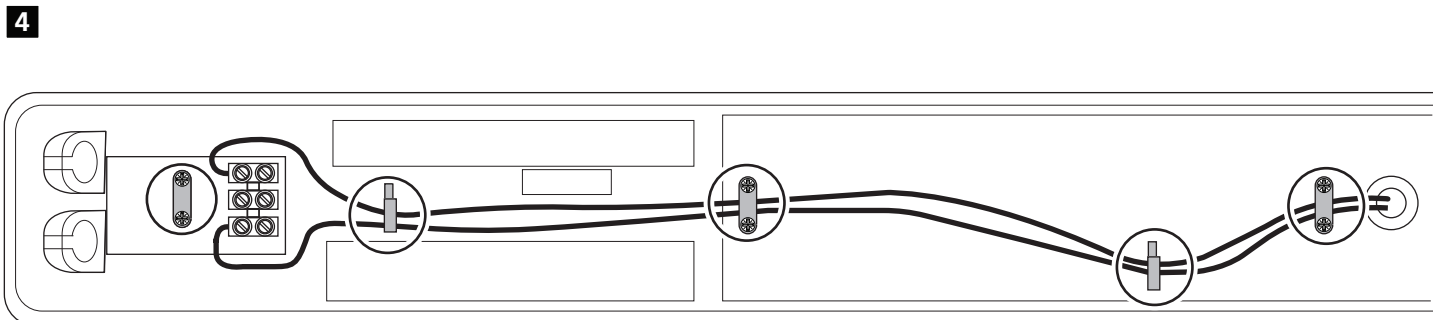

| Model | L(mm) | W(mm) | H(mm) |
|---------|-------|-------|-------|
| 0090066 | 670 | 65 | 60 |
| 0090067 | 670 | 65 | 60 |
| 0090068 | 1280 | 65 | 60 |
| 0090069 | 1280 | 65 | 60 |
| 0090070 | 1580 | 65 | 60 |
| 0090071 | 1580 | 65 | 60 |
| 0090072 | 670 | 99 | 60 |
| 0090073 | 670 | 99 | 60 |
| 0090074 | 1280 | 99 | 60 |
| 0090075 | 1280 | 99 | 60 |
| 0090076 | 1580 | 99 | 60 |
| 0090077 | 1580 | 99 | 60 |

| Model | Y(mm) | X(mm) |
|---------------------------------------|---------|-------|
| 0090066, 0090067, 0090073, 0090073 | 267±10 | 20 |
| 0090068, 0090069 0090074, 0090075 | 867±10 | 20 |
| 0090070, 0090071 0090076, 0090077 | 1176±10 | 20 |

Only used with  Tube

| Model | | |
|---------|----------------------|-------------------------|
| 0090066 | 1 x LED Tube (0.6 m) | LED T8 G13 1x Max.6.6W |
| 0090067 | 1 x LED Tube (0.6 m) | LED T8 G13 1x Max.6.6W |
| 0090068 | 1x LED Tube (1.2m) | LED T8 G13 1x Max.13.3W |
| 0090069 | 1x LED Tube (1.2m) | LED T8 G13 1x Max.13.3W |
| 0090070 | 1x LED Tube (1.5m) | LED T8 G13 1x Max.18W |
| 0090071 | 1x LED Tube (1.5m) | LED T8 G13 1x Max.18W |
| 0090072 | 2 x LED Tube (0.6 m) | LED T8 G13 2x Max.6.6W |
| 0090073 | 2 x LED Tube (0.6 m) | LED T8 G13 2x Max.6.6W |
| 0090074 | 2x LED Tube (1.2m) | LED T8 G13 2x Max.13.3W |
| 0090075 | 2x LED Tube (1.2m) | LED T8 G13 2x Max.13.3W |
| 0090076 | 2x LED Tube (1.5m) | LED T8 G13 2x Max.18W |
| 0090077 | 2x LED Tube (1.5m) | LED T8 G13 2x Max.18W |