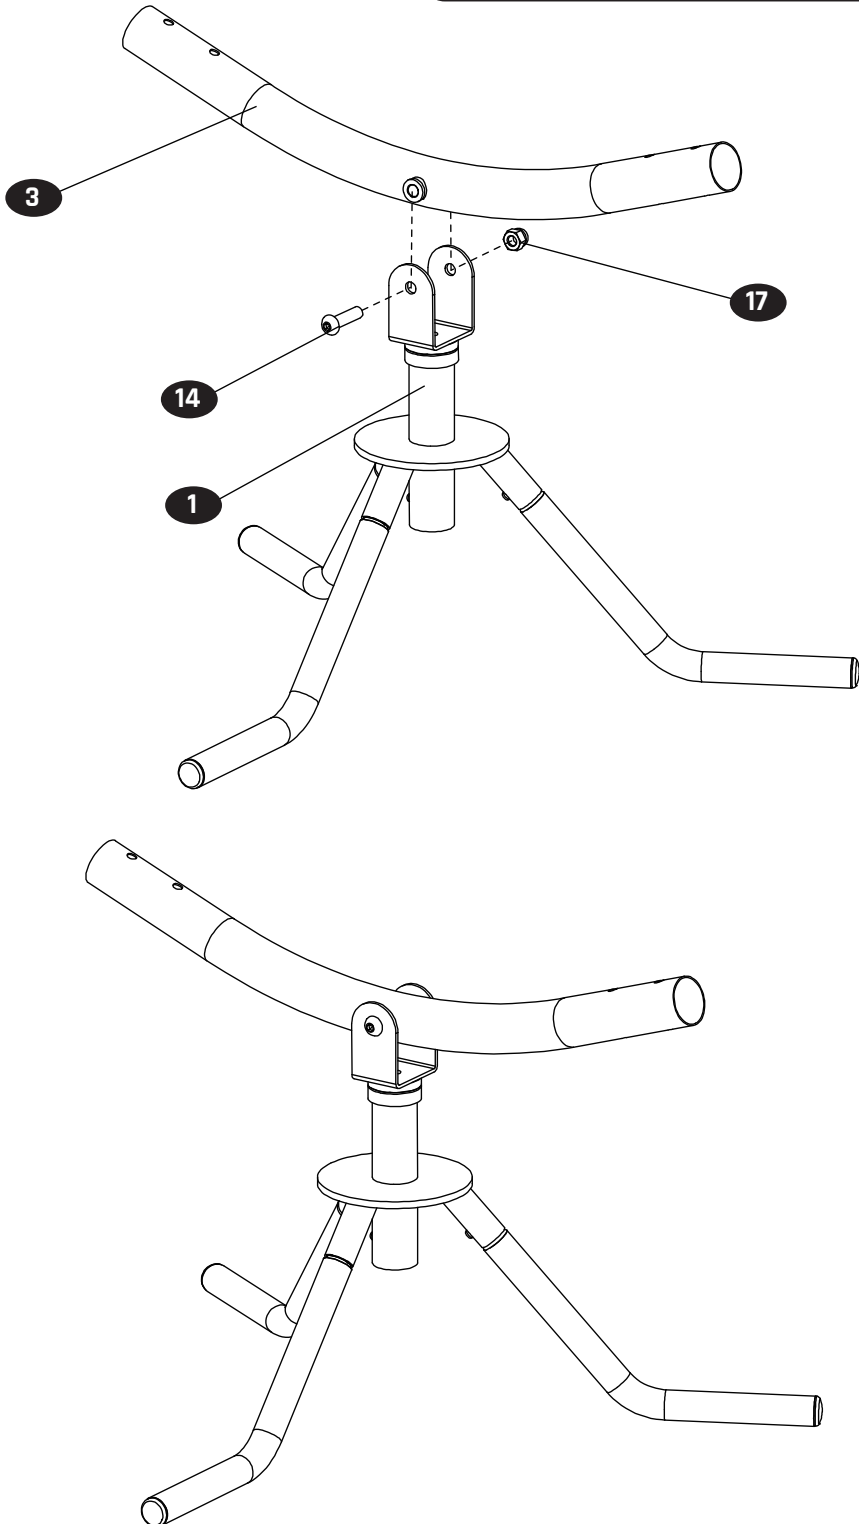

Seesaw

EXIT Spinner

 **WARNING**
CHOKING HAZARD
small parts
Adult assembly required
retain for future reference

EXIT WipWap

1

69.48.10.01 1X

2

69.48.10.02 3X

154582 1X

69.48.10.00

1

2

14		17		
	M10X75	1X	M10	1X

3

4

5

13		16	
	M8X62	4X	M8
			4X

6

11		19		18	
	M8X17	4X	M8	4X	M8
					4X

7

8

9

Seesaw

EXIT Spinner