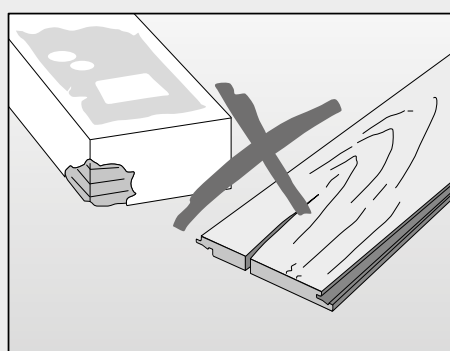

MONTAŻ • INSTALLATION • МОНТАЖ

1

2

3

4

5

6

7

8

9

10

11

12

13

14

15

16

17

18

19

20

21

22

23

24

Installation video

PL ZASADY MONTAŻU I UŻYTKOWANIA. GWARANCJA • **EN** PRINCIPLES OF ASSEMBLY AND USE. WARRANTY • **KZ** OPHATY ЖӘНЕ ПАЙДАЛАНУ ЕРЕЖЕЛЕРІ. КЕПІЛДІК • **HU** BEÉPÍTÉSI ÉS HASZNÁLATI ÚTMUTATÓ. JÓTÁLLÁSI ÉS REKLAMÁCIÓS FELTÉTELEK • **LT** MONTAVIMO IR NAUDOJIMO, GARANTIJOS TAISYKLĖS • **LV** MONTĀŽAS UN LIETOŠANAS, GARANTIJAS NOTEIKUMI • **RO** REGULI DE INSTALARE ŞI UTILIZARE. CONDIȚII DE GARANȚIE • **IT** DISPOSIZIONI IMPORTANTI: IMPIEGO, POSA E GARANZIA • **HR** PRAVILA ZA MONTAŽU I KORIŠTENJE. UVJETI JAMSTVA • **CS** ZÁSADY MONTÁŽE A UŽÍVÁNÍ. ZÁRUKA • **EE** NÕUDEDE PAIGALDAMISEKS JA TOOTE GARANTII • **FR** RÈGLES DE POSE ET D'UTILISATION. CONDITIONS DE GARANTIE • **ES** CONDICIONES DE GARANTÍA Y DE RECLAMACIÓN • **DE** GRUNDSÄTZE DER MONTAGE UND NUTZUNG. GARANTIE • **RU** ПРАВИЛА УСТАНОВКИ И ЭКСПЛУАТАЦИИ. ГАРАНТИЯ • **SR** PRAVILA MONTAŽE I UPOTREBE. GARANCIJA • **SK** ZÁSADY MONTÁŽE A ROUŽÍVANIA. ZÁRUKA • **TR** KURULUM VE KULLANIM ŞARTLARI. GARANTİ • **UA** ПРАВИЛА МОНТАЖУ ТА ЕКСПЛУАТАЦІЇ. ГАРАНТІЯ • **BG** ИНСТРУКЦИЯ ЗА МОНТАЖ И ПОЛЗВАНЕ. ГАРАНЦИЯ - www.swisskrono.com/pl

Laminowane pokrycia podłogowe do użytku wewnętrznego. / To be used as laminate indoor floor covering.